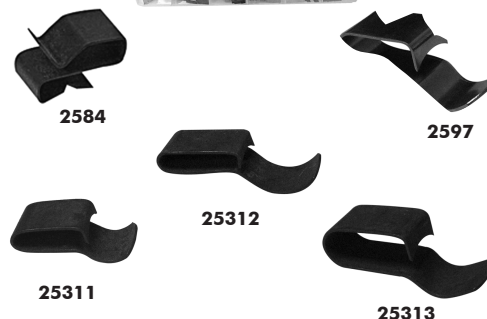

Terminal Assortment (360 pcs)

Part #	Description
TA360	Professional quality terminal. Popular sizes fit a variety of applications. Sectioned plastic storage. Terminal Assortment contains: <ul style="list-style-type: none"> • Storage Tray • All Purpose • Spade Terminals • Male & Female Push-On Terminals • Bullet Connectors • Ring Terminals • Butt Connectors • Solderless

Terminal Store House (1012 pcs)

Part #	Description
TSH1012	Cabinet with 25 plastic trays and labels; Size: 10.5" (L) x 6.75" (H) x 4" (W) Contains a complete assortment of: <ul style="list-style-type: none"> • Insulated Connectors with PVC Sleeves • Color Coded Insulated Ring • Insulated Female Disconnects • Insulated Male Disconnects • Butt Connectors • Close End Connects • Non-insulated Spade Terminals • Cable Ties & Alligator Clips

ATO/ATC Fuse Assortment (120 pcs)

Part #	Description
CFA120	Convenient resealable plastic case contains: <ul style="list-style-type: none"> • 20 pcs - 5 amp • 20 pcs - 15 amp • 20 pcs - 25 amp • 20 pcs - 10 amp • 20 pcs - 20 amp • 20 pcs - 30 amp

Frame Clips

Part #	Description	Quantity
2584	Galvanized Clip	Each
2584-100	Galvanized Clip	100 pcs
2597	Heavy-duty Zinc	Each
2597-100	Heavy-duty Zinc	100 pcs
25311	Small Clip - Black	Each
25312	Medium Clip - Black	Each
25313	Large Clip - Black	Each