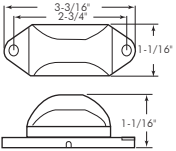

Marker Clearance Lights - Surface Mount

Part #	Description	Industry Style
2625-K	Sealed Amber Side Marker Clearance w/Chrome Bracket & Plug	150KA
2626-K	Sealed Red Side Marker Clearance w/Chrome Bracket & Plug	150KR
2625	Replacement Light Only. Sealed Amber Side Marker	150A
2626	Replacement Light Only. Sealed Red Side Marker	150R

Part #	Description	Industry Style
2814-K	Sealed 3 Diode L.E.D. Amber Side Marker Clearance w/Chrome Bracket & Plug. 8 to 14 VDC	153KA
2815-K	Sealed 3 Diode L.E.D. Red Side Marker Clearance w/Chrome Bracket & Plug. 8 to 14 VDC	153KR
2814	Sealed 3 Diode L.E.D. Amber Side Marker Clearance Light Only. 8 to 14 VDC	153A
2815	Sealed 3 Diode L.E.D. Red Side Marker Clearance Light Only. 8 to 14 VDC	153R

Part #	Description	Industry Style
2747	2¾" Amber Side Marker Clearance; Surface Mount	102A
2748	2¾" Red Side Marker Clearance; Surface Mount	102R

Part #	Description	Industry Style
2919	L.E.D. Sealed 3 Diode Amber Side Marker Clearance w/Ear Mounting Tabs	3272
2920	L.E.D. Sealed 3 Diode Red Side Marker Clearance w/Ear Mounting Tabs	3273

Part #	Description	Industry Style
2621	Side Marker Clearance Amber. 2¾" Mounting Centers	107WA
2622	Side Marker Clearance Red. 2¾" Mounting Centers	107WR
2725	Replacement Lens - Amber	107-15A
2726	Replacement Lens - Red	107-15R

Part #	Description	Industry Style
2697	Chrome Armored Amber Side Marker Clearance Light	122XA
2698	Chrome Armored Red Side Marker Clearance Light	122XR

Part #	Description	Industry Style
2619	Steel Armored Amber Side Marker Clearance Light	119A
2620	Steel Armored Red Side Marker Clearance Light	119R
2721	Replacement Lens - Amber	119-15A
2722	Replacement Lens - Red	119-15R