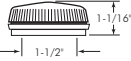

Marker Clearance Lights - Surface Mount

Part #	Description	Industry Style
2625-K	Sealed Amber Side Marker Clearance w/Chrome Bracket & Plug	150KA
2626-K	Sealed Red Side Marker Clearance w/Chrome Bracket & Plug	150KR
2625	Replacement Light Only. Sealed Amber Side Marker	150A
2626	Replacement Light Only. Sealed Red Side Marker	150R

Part #	Description	Industry Style
2814-K	Sealed 3 Diode L.E.D. Amber Side Marker Clearance w/Chrome Bracket & Plug. 8 to 14 VDC	153KA
2815-K	Sealed 3 Diode L.E.D. Red Side Marker Clearance w/Chrome Bracket & Plug. 8 to 14 VDC	153KR
2814	Sealed 3 Diode L.E.D. Amber Side Marker Clearance Light Only. 8 to 14 VDC	153A
2815	Sealed 3 Diode L.E.D. Red Side Marker Clearance Light Only. 8 to 14 VDC	153R

Part #	Description	Industry Style
2747	2¾" Amber Side Marker Clearance; Surface Mount	102A
2748	2¾" Red Side Marker Clearance; Surface Mount	102R

Part #	Description	Industry Style
2919	L.E.D. Sealed 3 Diode Amber Side Marker Clearance w/Ear Mounting Tabs	3272
2920	L.E.D. Sealed 3 Diode Red Side Marker Clearance w/Ear Mounting Tabs	3273

Part #	Description	Industry Style
2621	Side Marker Clearance Amber. 2¾" Mounting Centers	107WA
2622	Side Marker Clearance Red. 2¾" Mounting Centers	107WR
2725	Replacement Lens - Amber	107-15A
2726	Replacement Lens - Red	107-15R

Part #	Description	Industry Style
2697	Chrome Armored Amber Side Marker Clearance Light	122XA
2698	Chrome Armored Red Side Marker Clearance Light	122XR

Part #	Description	Industry Style
2619	Steel Armored Amber Side Marker Clearance Light	119A
2620	Steel Armored Red Side Marker Clearance Light	119R
2721	Replacement Lens - Amber	119-15A
2722	Replacement Lens - Red	119-15R