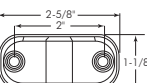

Information

Hubs and Axles

Brake Assemblies

Suspensions & Fasteners

Tires & Wheels

Couplers, Jacks & Winches

Hitches & Towing Accessories

Body Components

Boat Trailer Parts

Lights & Electrical

Locks & Cargo Control

Brake Actuating Systems

Switches