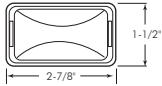

Marker Clearance Lights - Surface Mount

Part #	Description	Industry Style
2625-K	Sealed Amber Side Marker Clearance w/Chrome Bracket & Plug	150KA
2626-K	Sealed Red Side Marker Clearance w/Chrome Bracket & Plug	150KR
2625	Replacement Light Only. Sealed Amber Side Marker	150A
2626	Replacement Light Only. Sealed Red Side Marker	150R

Part #	Description	Industry Style
2814-K	Sealed 3 Diode L.E.D. Amber Side Marker Clearance w/Chrome Bracket & Plug. 8 to 14 VDC	153KA
2815-K	Sealed 3 Diode L.E.D. Red Side Marker Clearance w/Chrome Bracket & Plug. 8 to 14 VDC	153KR
2814	Sealed 3 Diode L.E.D. Amber Side Marker Clearance Light Only. 8 to 14 VDC	153A
2815	Sealed 3 Diode L.E.D. Red Side Marker Clearance Light Only. 8 to 14 VDC	153R

Part #	Description	Industry Style
2747	2¾" Amber Side Marker Clearance; Surface Mount	102A
2748	2¾" Red Side Marker Clearance; Surface Mount	102R

Part #	Description	Industry Style
2919	L.E.D. Sealed 3 Diode Amber Side Marker Clearance w/Ear Mounting Tabs	3272
2920	L.E.D. Sealed 3 Diode Red Side Marker Clearance w/Ear Mounting Tabs	3273

Part #	Description	Industry Style
2621	Side Marker Clearance Amber. 2¾" Mounting Centers	107WA
2622	Side Marker Clearance Red. 2¾" Mounting Centers	107WR
2725	Replacement Lens - Amber	107-15A
2726	Replacement Lens - Red	107-15R

Part #	Description	Industry Style
2697	Chrome Armored Amber Side Marker Clearance Light	122XA
2698	Chrome Armored Red Side Marker Clearance Light	122XR

Part #	Description	Industry Style
2619	Steel Armored Amber Side Marker Clearance Light	119A
2620	Steel Armored Red Side Marker Clearance Light	119R
2721	Replacement Lens - Amber	119-15A
2722	Replacement Lens - Red	119-15R