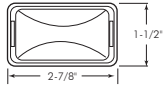

Marker Clearance Lights - Surface Mount

Part #	Description	Industry Style
2625-K	Sealed Amber Side Marker Clearance w/Chrome Bracket & Plug	150KA
2626-K	Sealed Red Side Marker Clearance w/Chrome Bracket & Plug	150KR
2625	Replacement Light Only. Sealed Amber Side Marker	150A
2626	Replacement Light Only. Sealed Red Side Marker	150R

Part #	Description	Industry Style
2814-K	Sealed 3 Diode L.E.D. Amber Side Marker Clearance w/Chrome Bracket & Plug. 8 to 14 VDC	153KA
2815-K	Sealed 3 Diode L.E.D. Red Side Marker Clearance w/Chrome Bracket & Plug. 8 to 14 VDC	153KR
2814	Sealed 3 Diode L.E.D. Amber Side Marker Clearance Light Only. 8 to 14 VDC	153A
2815	Sealed 3 Diode L.E.D. Red Side Marker Clearance Light Only. 8 to 14 VDC	153R

Part #	Description	Industry Style
2747	2¾" Amber Side Marker Clearance; Surface Mount	102A
2748	2¾" Red Side Marker Clearance; Surface Mount	102R

Part #	Description	Industry Style
2919	L.E.D. Sealed 3 Diode Amber Side Marker Clearance w/Ear Mounting Tabs	3272
2920	L.E.D. Sealed 3 Diode Red Side Marker Clearance w/Ear Mounting Tabs	3273

Part #	Description	Industry Style
2621	Side Marker Clearance Amber. 2¾" Mounting Centers	107WA
2622	Side Marker Clearance Red. 2¾" Mounting Centers	107WR
2725	Replacement Lens - Amber	107-15A
2726	Replacement Lens - Red	107-15R

Part #	Description	Industry Style
2697	Chrome Armored Amber Side Marker Clearance Light	122XA
2698	Chrome Armored Red Side Marker Clearance Light	122XR

Part #	Description	Industry Style
2619	Steel Armored Amber Side Marker Clearance Light	119A
2620	Steel Armored Red Side Marker Clearance Light	119R
2721	Replacement Lens - Amber	119-15A
2722	Replacement Lens - Red	119-15R