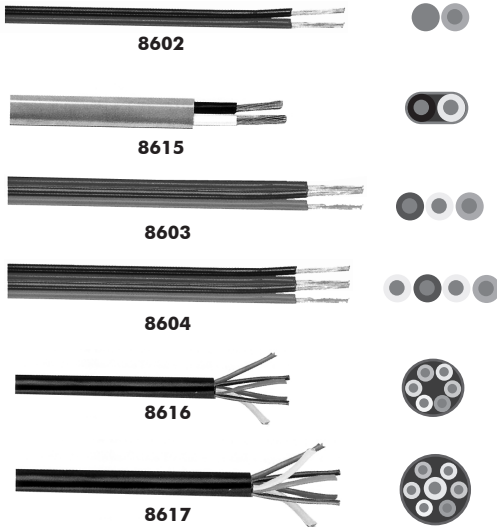

Electric Wire - Bulk

Part #	Size	Gauge	Conductor	Color	Type
8601-BK	500'	16	1	Black	Single
8601-BL	500'	16	1	Blue	Single
8601-BR	500'	16	1	Brown	Single
8601-G	500'	16	1	Green	Single
8601-R	500'	16	1	Red	Single
8601-W	500'	16	1	White	Single
8601-Y	500'	16	1	Yellow	Single
8610-R	500'	10	1	Red	Single

NOTE - Single conductor wire is sold by the spool only

Part #	Gauge	Conductor	Description	Type
8602	18	2	Red & Black	Bonded
8602-500	18	2	Red & Black	Bonded
8613-1000	14	2	Black & White - 1000'	Jacket
8615-1000	12	2	Black & White - 1000'	Jacket
8603	18	3	Brown, Green & Yellow	Bonded
8603-500	18	3	Brown, Green & Yellow - 500'	Bonded
8603-2000	18	3	Brown, Green & Yellow - 2000'	Bonded
8604	18	4	Brown, Green, Yellow & White	Bonded
8604-500	18	4	Brown, Green, Yellow & White - 500'	Bonded
8604-1000	18	4	Brown, Green, Yellow & White - 1000'	Bonded
8604-4000	18	4	Brown, Green, Yellow & White - 4000'	Bonded
8616	14	6	Red, Green, Yellow, Black, Brown & Blue	Jacket
8616-500	14	6	Red, Green, Yellow, Black, Brown & Blue - 500'	Jacket
8617	12/10	7	Red, Yellow, Black, Blue, Green, Brown & 10 GA. White	Jacket
8617-500	12/10	7	Red, Yellow, Black, Blue, Green, Brown & 10 GA. White - 500'	Jacket

NOTE - Multi conductor wire is sold by the foot

Flex-Gard® - (Convolutd Loom)

Part #	Description
8644-F	1/2" Spiral Cut Sleeving - Sold per foot
8644-100	1/2" Spiral Cut Sleeving - 100' Roll
8644-1100	1/2" Sleeving - 1100 ft Box
8642-F	1/4" Spiral Cut Sleeving - Sold per foot
8642-250	1/4" Sleeving - 250 ft Box
8643-F	3/8" Spiral Cut Sleeving - Sold per foot
8643-100	3/8" Spiral Cut Sleeving - 100' Roll
8643-500	3/8" Sleeving - 500 ft Box

Part #	Wire Range	Color	Style
2582-100	22 - 18 GA.	Red	Ring 1/4"
8646-100	22 - 18 GA.	Red	Ring #10
2583-100	16 - 14 GA.	Blue	Ring 1/4"
2586-100	22 - 18 GA.	Red	Blade
2587-100	16 - 14 GA.	Blue	Blade
2588-100	22 - 18 GA.	Red	Butt
2589-100	16 - 14 GA.	Blue	Butt
2596-100	12 - 10 GA.	Yellow	Butt