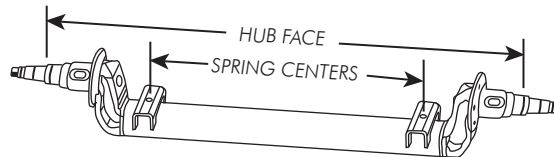

Boat  
Trailer Parts

Lights &  
Electrical

Locks &  
Cargo Control

Brake  
Actuating  
Systems

Switches

**2 3/8 " Round Tube 4" Drop 3,500# Axle #84 Spindle - 4 Bolt Flange**

Part #	Spindle Size	Over-All Length	Hub Face	Spring Center
96676	1 3/8" - 1 1/16"	75 1/2"	71"	-
96681	1 3/8" - 1 1/16"	80 1/2"	76"	-
96684	1 3/8" - 1 1/16"	83 1/2"	79"	-
96689	1 3/8" - 1 1/16"	88 1/2"	84"	-
96692	1 3/8" - 1 1/16"	91 1/2"	87"	-
96694	1 3/8" - 1 1/16"	93 1/2"	89"	-
96695	1 3/8" - 1 1/16"	94 1/2"	90"	-
96697	1 3/8" - 1 1/16"	96 1/2"	92"	-
96699	1 3/8" - 1 1/16"	98 1/2"	94"	-
96601	1 3/8" - 1 1/16"	100 1/2"	96"	-

**3" Round Tube 5,200 - 7,000# Axle #42 Spindle - 5 Bolt Flange**

Part #	Spindle Size	Capacity	Over-All Length	Hub Face	Spring Center
96777	1 3/4" - 1 1/4"	6,000	77"	71"	-
52S7358	1 3/4" - 1 1/4"	5,200	79"	73"	58"
96781	1 3/4" - 1 1/4"	6,000	81"	75"	-
96786	1 3/4" - 1 1/4"	6,000	86"	80"	-
96789	1 3/4" - 1 1/4"	6,000	89"	83"	-
70S8772EZ	1 3/4" - 1 1/4"	7,000	93"	87"	72"
96793	1 3/4" - 1 1/4"	6,000	93"	87"	-
96795	1 3/4" - 1 1/4"	6,000	95"	89"	-
70S8974	1 3/4" - 1 1/4"	7,000	95"	89"	74"
96797	1 3/4" - 1 1/4"	6,000	97"	91"	-
96701	1 3/4" - 1 1/4"	6,000	101"	95"	-
70S9580	1 3/4" - 1 1/4"	7,000	101"	95"	80"