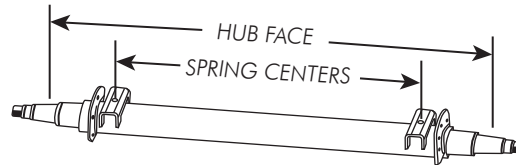

Boat  
Trailer Parts

Lights &  
Electrical

Locks &  
Cargo Control

Brake  
Actuating  
Systems

Switches

**2 3/8 " Round Tube 4" Drop 3,500# Axle #84 Spindle - 4 Bolt Flange**

Part #	Spindle Size	Over-All Length	Hub Face	Spring Center
96676	1 3/8" - 1 1/16"	75 1/2"	71"	-
96681	1 3/8" - 1 1/16"	80 1/2"	76"	-
96684	1 3/8" - 1 1/16"	83 1/2"	79"	-
96689	1 3/8" - 1 1/16"	88 1/2"	84"	-
96692	1 3/8" - 1 1/16"	91 1/2"	87"	-
96694	1 3/8" - 1 1/16"	93 1/2"	89"	-
96695	1 3/8" - 1 1/16"	94 1/2"	90"	-
96697	1 3/8" - 1 1/16"	96 1/2"	92"	-
96699	1 3/8" - 1 1/16"	98 1/2"	94"	-
96601	1 3/8" - 1 1/16"	100 1/2"	96"	-

**3" Round Tube 5,200 - 7,000# Axle #42 Spindle - 5 Bolt Flange**

Part #	Spindle Size	Capacity	Over-All Length	Hub Face	Spring Center
96777	1 3/4" - 1 1/4"	6,000	77"	71"	-
52S7358	1 3/4" - 1 1/4"	5,200	79"	73"	58"
96781	1 3/4" - 1 1/4"	6,000	81"	75"	-
96786	1 3/4" - 1 1/4"	6,000	86"	80"	-
96789	1 3/4" - 1 1/4"	6,000	89"	83"	-
70S8772EZ	1 3/4" - 1 1/4"	7,000	93"	87"	72"
96793	1 3/4" - 1 1/4"	6,000	93"	87"	-
96795	1 3/4" - 1 1/4"	6,000	95"	89"	-
70S8974	1 3/4" - 1 1/4"	7,000	95"	89"	74"
96797	1 3/4" - 1 1/4"	6,000	97"	91"	-
96701	1 3/4" - 1 1/4"	6,000	101"	95"	-
70S9580	1 3/4" - 1 1/4"	7,000	101"	95"	80"