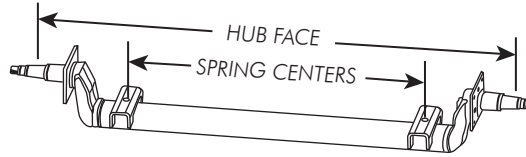

Information

Hubs  
and Axles

Brake  
Assemblies

Suspensions  
& Fasteners

Tires &  
Wheels

Couplers,  
Jacks &  
Winches

Hitches &  
Towing  
Accessories

Body  
Components

Boat  
Trailer Parts

Lights &  
Electrical

Locks &  
Cargo Control

Brake  
Actuating  
Systems

Switches

**2 3/8 " Round Tube 4" Drop 3,500# Axle #84 Spindle - 4 Bolt Flange**

Part #	Spindle Size	Over-All Length	Hub Face	Spring Center
96676	1 3/8" - 1 1/16"	75 1/2"	71"	-
96681	1 3/8" - 1 1/16"	80 1/2"	76"	-
96684	1 3/8" - 1 1/16"	83 1/2"	79"	-
96689	1 3/8" - 1 1/16"	88 1/2"	84"	-
96692	1 3/8" - 1 1/16"	91 1/2"	87"	-
96694	1 3/8" - 1 1/16"	93 1/2"	89"	-
96695	1 3/8" - 1 1/16"	94 1/2"	90"	-
96697	1 3/8" - 1 1/16"	96 1/2"	92"	-
96699	1 3/8" - 1 1/16"	98 1/2"	94"	-
96601	1 3/8" - 1 1/16"	100 1/2"	96"	-

**3" Round Tube 5,200 - 7,000# Axle #42 Spindle - 5 Bolt Flange**

Part #	Spindle Size	Capacity	Over-All Length	Hub Face	Spring Center
96777	1 3/4" - 1 1/4"	6,000	77"	71"	-
52S7358	1 3/4" - 1 1/4"	5,200	79"	73"	58"
96781	1 3/4" - 1 1/4"	6,000	81"	75"	-
96786	1 3/4" - 1 1/4"	6,000	86"	80"	-
96789	1 3/4" - 1 1/4"	6,000	89"	83"	-
70S8772EZ	1 3/4" - 1 1/4"	7,000	93"	87"	72"
96793	1 3/4" - 1 1/4"	6,000	93"	87"	-
96795	1 3/4" - 1 1/4"	6,000	95"	89"	-
70S8974	1 3/4" - 1 1/4"	7,000	95"	89"	74"
96797	1 3/4" - 1 1/4"	6,000	97"	91"	-
96701	1 3/4" - 1 1/4"	6,000	101"	95"	-
70S9580	1 3/4" - 1 1/4"	7,000	101"	95"	80"

**3" Round Tube 4" Drop 6,000# Axle #42 Spindle - 5 Bolt Flange**

Part #	Spindle Size	Over-All Length	Hub Face	Spring Center
96881	1 3/4" - 1 1/4"	81"	75"	-
96893	1 3/4" - 1 1/4"	93"	87"	-
96895	1 3/4" - 1 1/4"	95"	89"	-
96897	1 3/4" - 1 1/4"	97"	91"	-
96801	1 3/4" - 1 1/4"	101"	95"	-